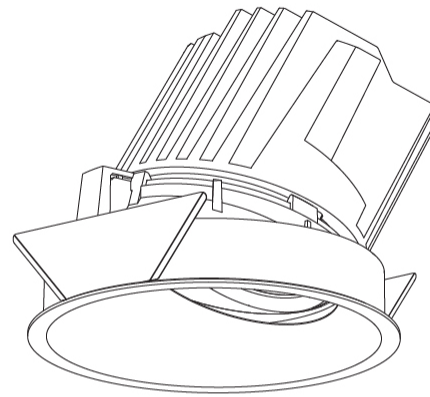

PHYSICAL

Shape: Round
Diameter (mm): 139
Diameter (in): 5 1/2
Height (mm): 126
Height (in): 4 15/16
Ceiling Thickness (mm): 10 / 12.5 / 15
Ceiling Thickness (in): 3/8 or 1/2 or 9/16
Min. Recessing Depth (mm): 140
Min. Recessing Depth (in): 5 1/2
Light Distribution: Adjustable / Asymmetric
Weight (kg): 0.816
Weight (lbs): 1.8
Fixture Finish: SSR / BKV / CWI / CRY / HAB / UFT / ITA / RUA / FTG / MYG / LOD / PUS / FRO / FUP / KIA / POP / BLS / SPG / MEY / GOH / GUM / CHC / COM / ABZ / JAG / OBR / MOS / ROR
Fixture Material: Aluminum Die Cast
Cut-out Measurements: 130mm / 5 1/8"

ELECTRICAL

Lamp Type: LED (Zhaga Standard)
Input Wattage (W): 28.6
Total Output Wattage (W): 26
Dimming: Tri-Mode (Non-Dimming and Phase Dimming (120Vac only) and 0-10V Dimming)
Driver Included: No
Driver Location: Recessed Housing
Driver Type: Constant Current - Universal
Driver Class: Class 2
Housing: See components
Input Voltage (V): 120 - 277
Constant Current (MA): 700

LED

Number of LEDs: 1
Color Temperature (°K): 2700 / 3000 / 3500 / 4000
Max. Delivered Lumen (lm): 2320 / 2380 / 2499 / 2550
Nominal Lumen (lm): 3210 / 3290 / 3459 / 3530
CRI: >90 CRI
Lamp Life (hrs): 50000

OPTICAL

Reflector: 20 / 25 / 40
Adjustability: Fixed

RATINGS AND CERTIFICATIONS

Certified By: Certified for North American Standards
IP rating: IP20